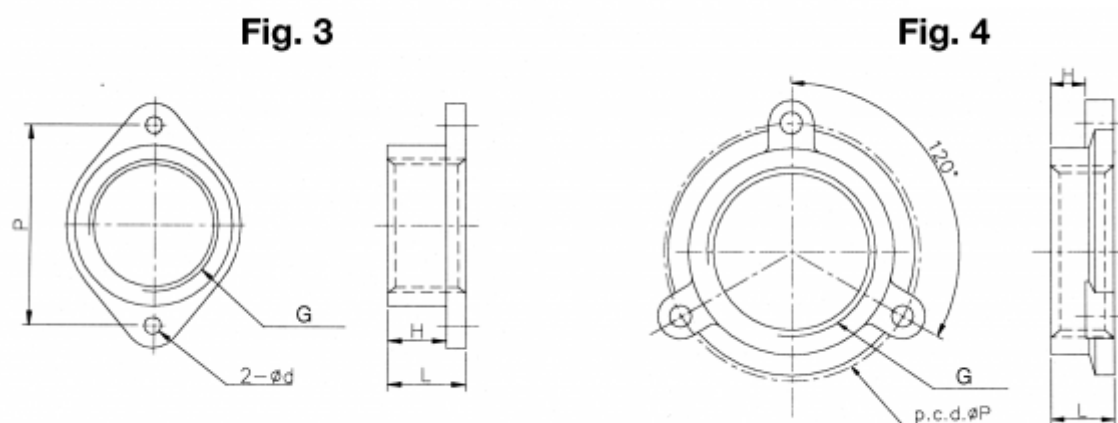

Article number: 27590919940

Description: Threaded inlet/outlet 9-T40 4"
KB-9..

Measures

d	= 9
FIG	= 3
G (Thread)	= 4"
H	= 29
L	= 36
Model	= KB-9...
P	= 150